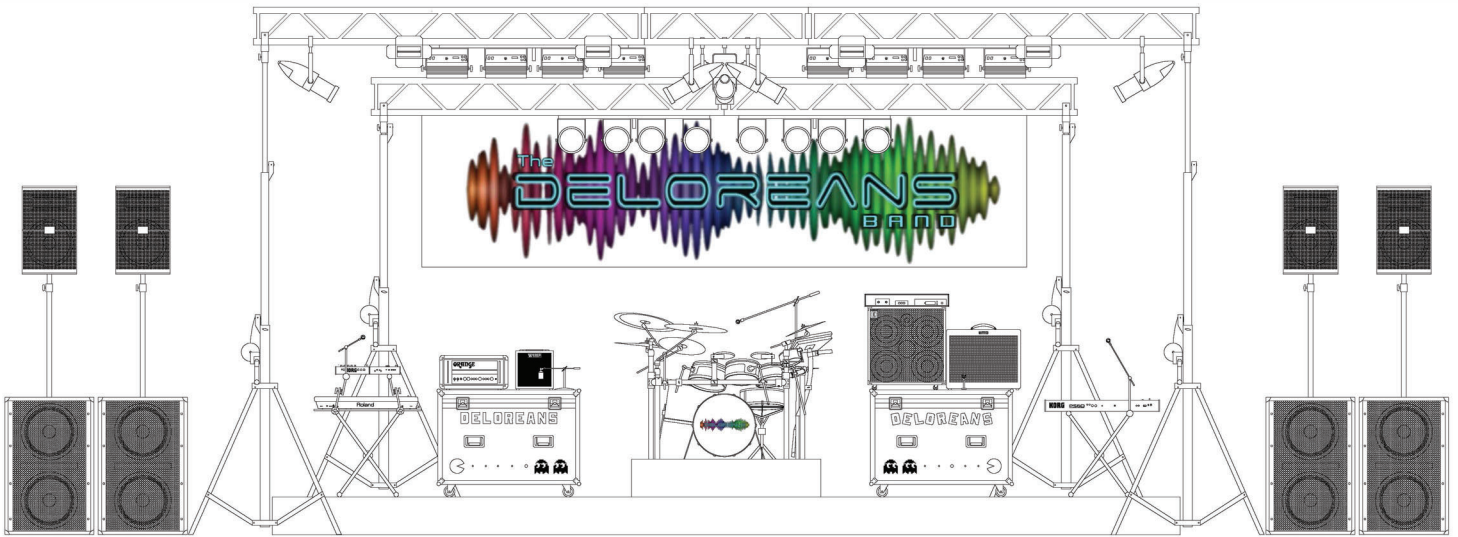

DELOREANS STAGE PLOT

CONTACT:

PRODUCTION MANAGER: CHRIS WHITE (757) 353-1565
 BAND LEADER: MELANIE WATERS (757) 343-6706

DATE: 7/15/22
 PAGE 1 OF 2
 REV. 2

DELOREANS STAGE ELEVATION

CONTACT:

PRODUCTION MANAGER: CHRIS WHITE